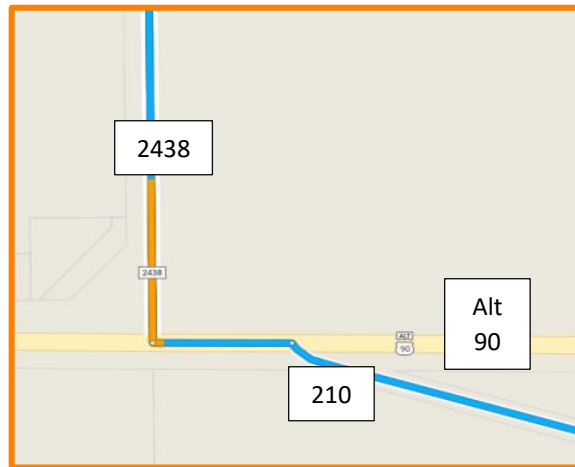

- Start your journey to Family Camp by taking **I-10 East** out of San Antonio
- From **I-10E** take **Exit 617** to turn right (south) onto **2438** (See **RED** excerpt)
- **2438** will dead-end at **Alt Hwy 90**. Turn left (east) onto **Alt Hwy 90** and veer right onto **210** (See **ORANGE** excerpt)
- Keep right on **210** as it turns into **Schuenemann Rd**. Turn left onto **Caddell Ln**. Turn right onto **Frye Ln** (See **GREEN** excerpt). Family Camp will be up ahead.
- Destination Address: 209 Caddell Ln, Seguin, TX 78155

Camelot Christian Center:
Family Camp At