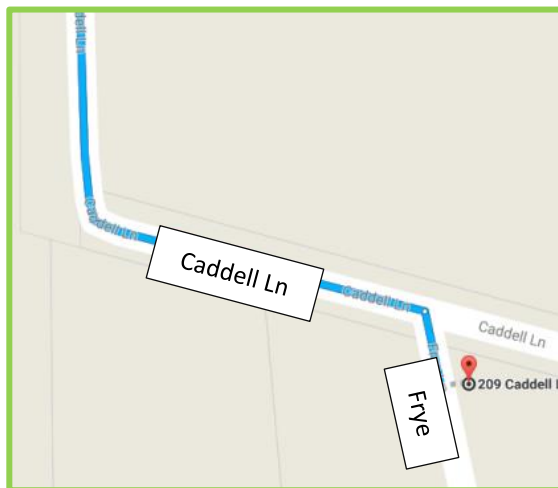

- Start your journey to Family Camp by taking **I-10 East** out of San Antonio
- From **I-10E** take **Exit 617** to turn right (south) onto **2438** (See **RED** excerpt)
- **2438** will dead-end at **Alt Hwy 90**. Turn left (east) onto **Alt Hwy 90** and veer right onto **210** (See **ORANGE** excerpt)
- Keep right on **210** as it turns into **Schuenemann Rd**. Turn left onto **Caddell Ln**. Turn right onto **Frye Ln** (See **GREEN** excerpt). Family Camp will be up ahead.
- Destination Address: 209 Caddell Ln, Seguin, TX 78155

Camelot Christian Center:
Family Camp At